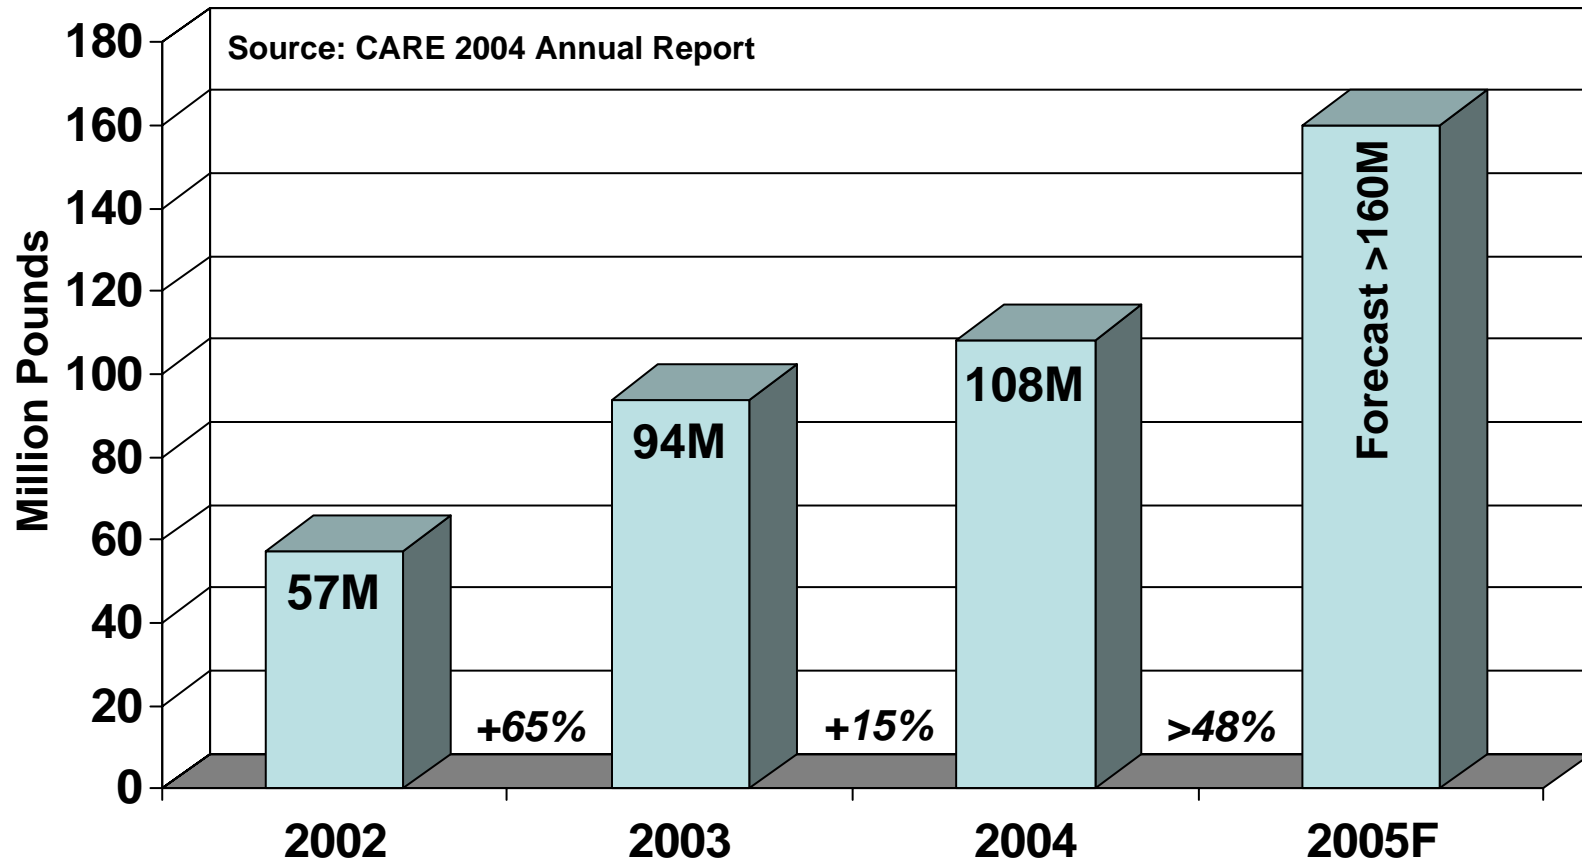

CARE Update
4th Annual Conference

Robert Peoples
Executive Director
May 3, 2006

Fall 2004 Progress - Landfill Diversion of PC Carpet

Cumulative diversion since 2002 - over 400M pounds

2005 Official Results

Source: CARE 2005 Annual Report

Cumulative diversion since 2002 - over 465M pounds