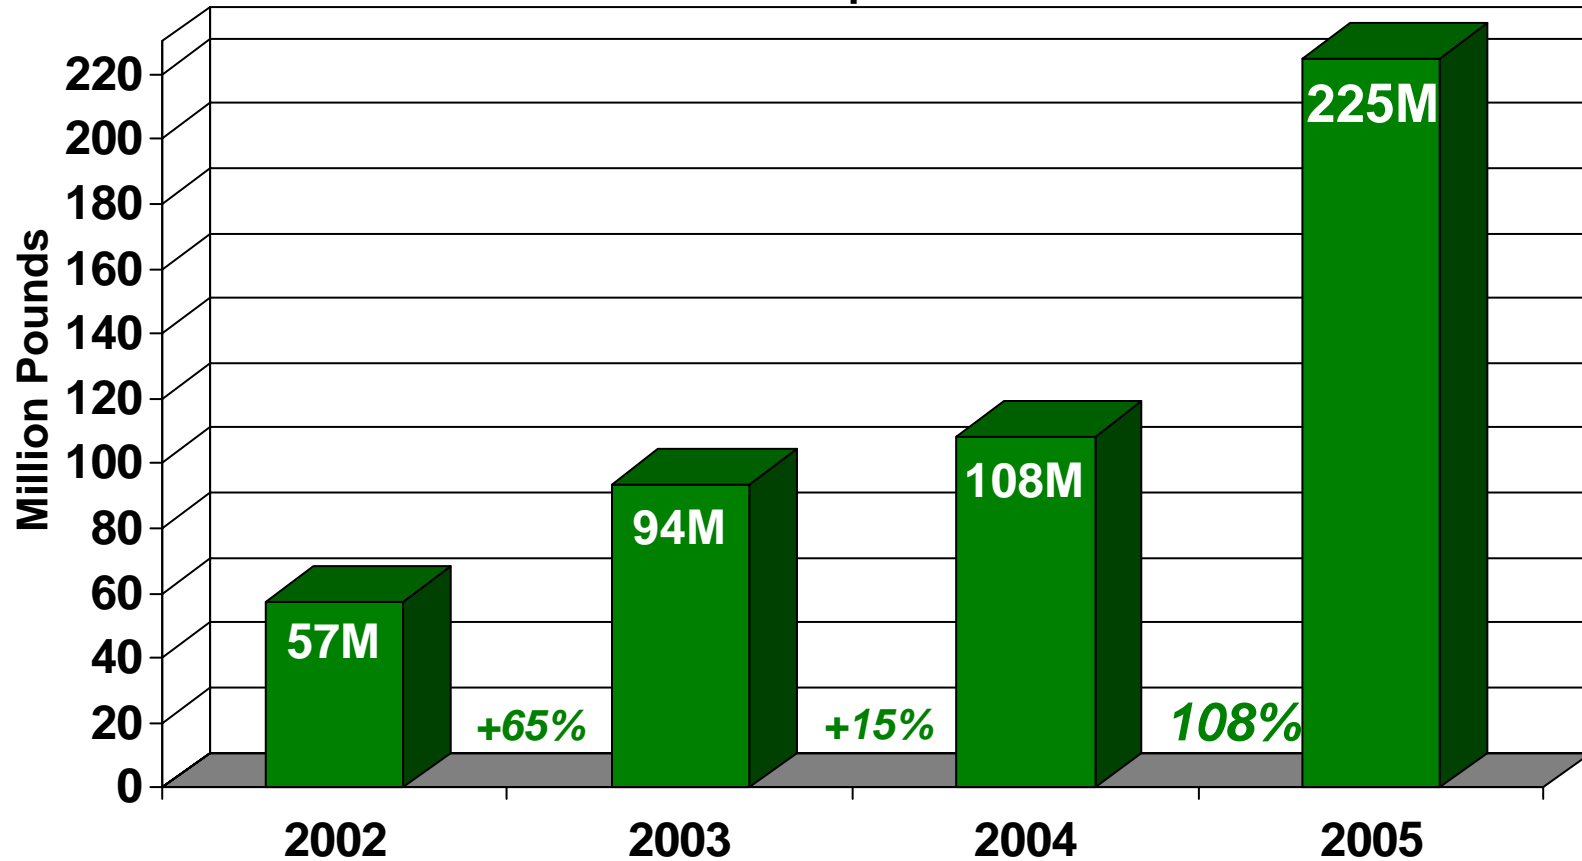

CARE Update
4th Annual Conference

Robert Peoples
Executive Director
May 3, 2006

Fall 2004 Progress - Landfill Diversion of PC Carpet

Cumulative diversion since 2002 - over 400M pounds

2005 Official Results

Source: CARE 2005 Annual Report

Cumulative diversion since 2002 - over 465M pounds